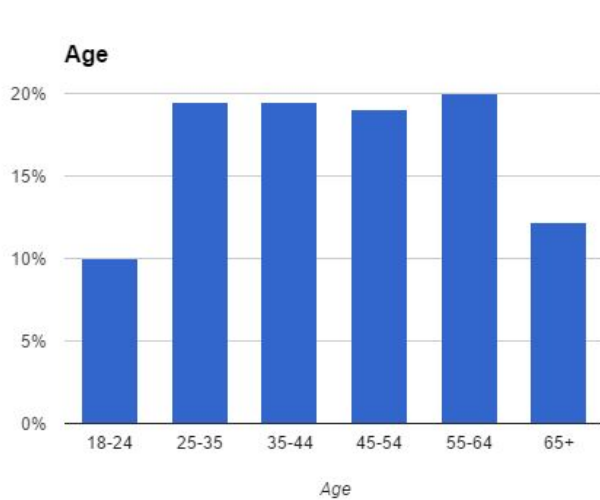

Affinity	Index	Location & Access	Index
Food & Drink	12.6x	United States	97.20%
Education & Employment	5.6x	India	00.46%
Home & Garden	5.4x	Canada	00.44%
News	5.2x		
Beauty & Fitness	4.1x	Desktop Access	48.88%
Shopping	3.7x	Mobile Access	40.98%
Arts & Entertainment	3.7x		
Travel	3.6x	Tablet	10.13%
Sports	3.1x	Safari	33.03%
Science	3.0x	Chrome	29.47%
Leisure & Hobbies	3.0	Internet Explorer	23.65%