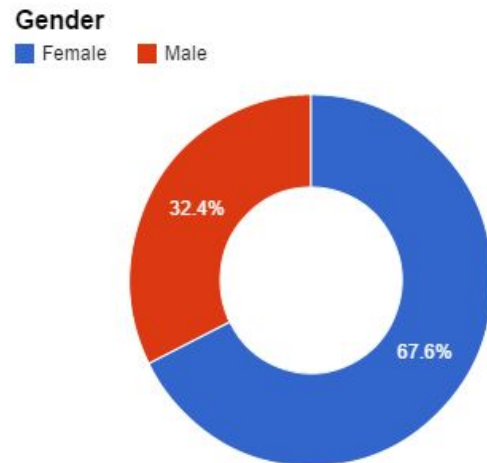

Affinity	Index	Location & Access	Index
Food & Drink	12.6x	United States	97.20%
Education & Employment	5.6x	India	00.46%
Home & Garden	5.4x	Canada	00.44%
News	5.2x		
Beauty & Fitness	4.1x	Desktop Access	48.88%
Shopping	3.7x	Mobile Access	40.98%
Arts & Entertainment	3.7x		
Travel	3.6x	Tablet	10.13%
Sports	3.1x	Safari	33.03%
Science	3.0x	Chrome	29.47%
Leisure & Hobbies	3.0	Internet Explorer	23.65%