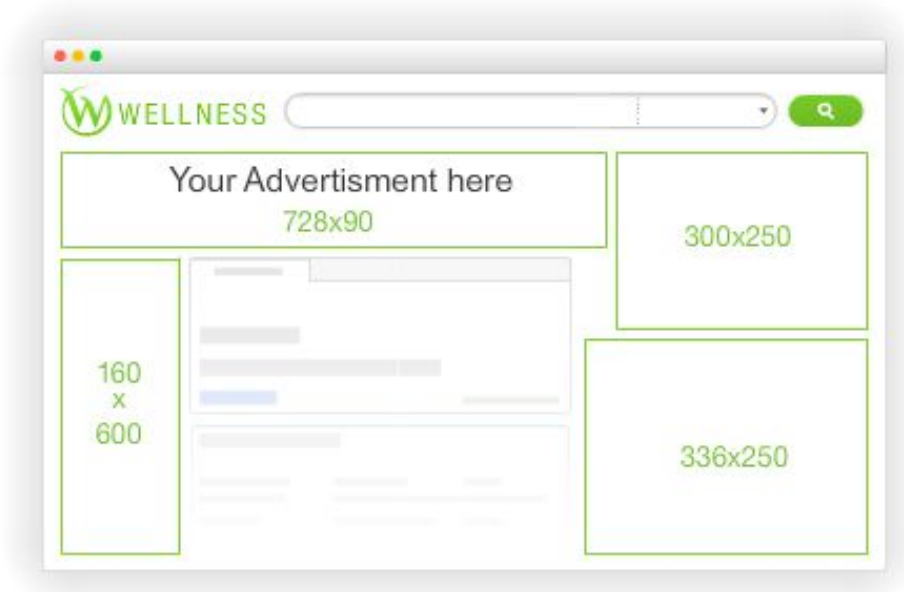

WEBSITE DISPLAY MEDIA

Size	Impressions	Support	Location	Rate
300 x 600	500K / month	DFP / Rich media	Home, Articles, ATF, ROS	$10 CPM
728 x 90	500K / month	DFP / Rich media	Articles, Directory, ATF, ROS	$10 CPM
300 x 250 M	500K / month	DFP / Rich media	Articles, Directory, ATF, ROS	$10 CPM
300 x 250 M	500K / month	DFP / Rich media	Articles, Directory, BTF, ROS	$ 5 CPM
336 x 280	2MM / month	DFP / Rich media	Local Directory, ATF, Targeted	$40 CPM
336 x 280	2MM / month	DFP / Rich media	Local Directory, ATF, ROS	$10 CPM
336 x 280	2MM / month	DFP / Rich media	Local Directory, BTF, ROS	$ 5 CPM
320 x 50 M	2MM / month	DFP / Rich media	Local Directory, Multi, ROS	$10 CPM
Remnant	Not Available			

(ATF) Above the Fold. (BTF) Below the fold. (ROS) Run of Site

Advertising Contact: media@wellness.com (760) 522-1221